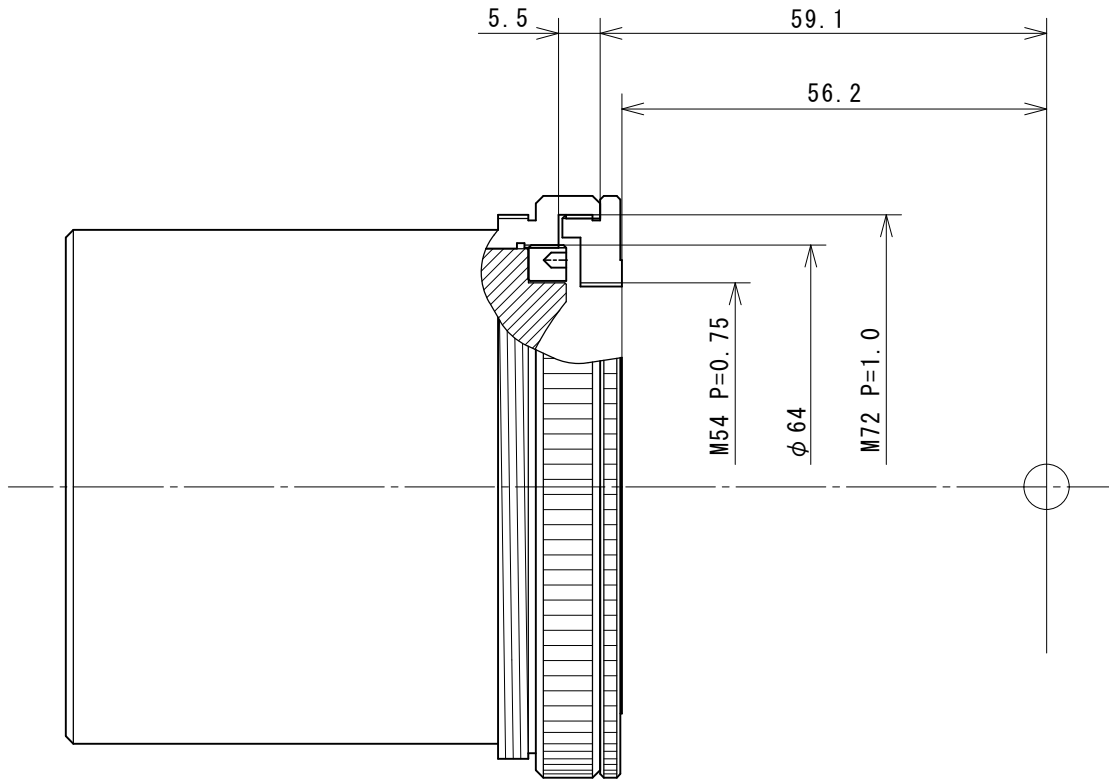

# FSQ-106EDX4 Photo/Visual System Chart

- |                                      |             |
|--------------------------------------|-------------|
| 6A. CAA (CCA-250)                    | [TKP86200]  |
| 8A. Coupling (TW) (CCA-250)          | [TKP86003]  |
| 8L. Coupling (TW) (FSQ-130ED)        | [TKP38003]  |
| 12A. Visual adapter (CCA-250)        | [TKP86005]  |
| 13. 50.8 Sleeve                      | [TKP00113]  |
| 14. Coupling (S)                     | [TKP00103]  |
| 18C. Reducer CR 0.73x                | [TKA82580]  |
| 18M. F3 Reducer 0.6x                 | [TKA38581]  |
| 18L. 645 Reducer QE0.72x             | [TKA36580L] |
| 27. 4-Turret eyepiece holder (31.7D) | [TKA00404]  |
|                                      | [TKA35201]  |
| 30R. CA-35 (SKY90)                   |             |
| 32. T-mount                          |             |
| 33. Wide T-mount                     |             |
- 
- |                               |             |
|-------------------------------|-------------|
| 34. 35mm SLR/DSLR camera      |             |
| 36. TCA-4                     | [TKA00210]  |
| 46. Ocular adapter (31.7mm)   | [TKP00101]  |
| 47. Ocular (31.7mm)           |             |
| 48. Ocular (50.8mm)           |             |
| 49. Diagonal prism (31.7mm)   | [TKA00547]  |
| 60. Extender QE 1.6x(50.8)    | [TKA36595]  |
| 70S. Eyepiece holder (50.8)   | [TKP27110S] |
| 71L. 50.8 Extension tube (L)  | [TKP31112]  |
| 71S. 50.8 Extension tube (S)  | [TKA00105]  |
| 74. Diagonal mirror (50.8)    | [TKA00543]  |
| 75. Adapter (DM) (31.7)       | [TKA00111]  |
| 81S. Aux ring (S) (FSQ-130ED) | [TKA38205]  |
| 82. 645 RD adapter            | [TKA36581]  |

TAKAHASHI

Standard accessories included in OTA: No. 82, 6A, 81S, 8A, 12A, 14, 46 & 8L

F3 Reducer 0.6x Backfocus

TAKAHASHI