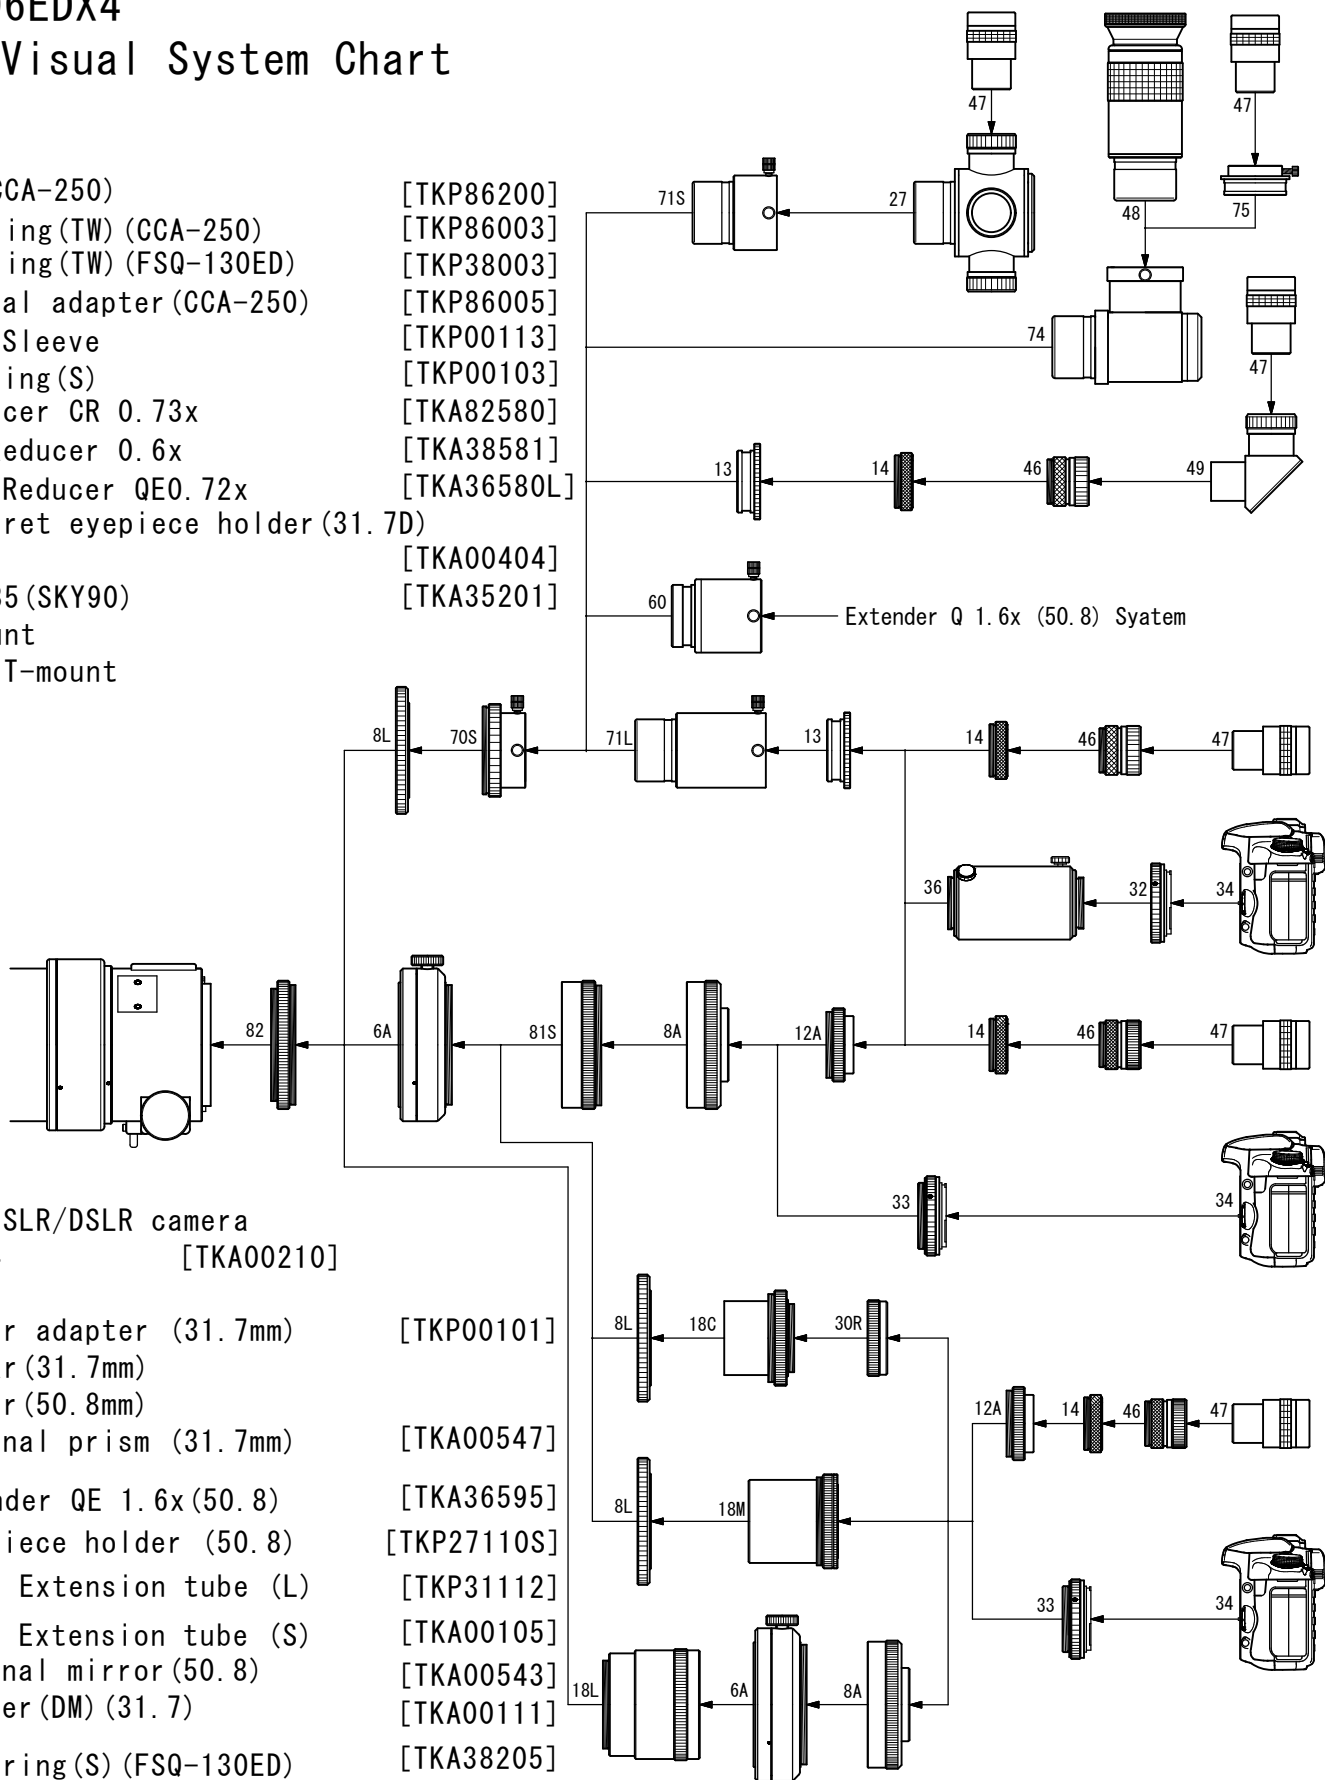

# FSQ-106EDX4 Photo/Visual System Chart

- |                                      |             |
|--------------------------------------|-------------|
| 6A. CAA (CCA-250)                    | [TKP86200]  |
| 8A. Coupling (TW) (CCA-250)          | [TKP86003]  |
| 8L. Coupling (TW) (FSQ-130ED)        | [TKP38003]  |
| 12A. Visual adapter (CCA-250)        | [TKP86005]  |
| 13. 50.8 Sleeve                      | [TKP00113]  |
| 14. Coupling (S)                     | [TKP00103]  |
| 18C. Reducer CR 0.73x                | [TKA82580]  |
| 18M. F3 Reducer 0.6x                 | [TKA38581]  |
| 18L. 645 Reducer QE0.72x             | [TKA36580L] |
| 27. 4-Turret eyepiece holder (31.7D) | [TKA00404]  |
|                                      | [TKA35201]  |
| 30R. CA-35 (SKY90)                   |             |
| 32. T-mount                          |             |
| 33. Wide T-mount                     |             |
- 
- |                               |             |
|-------------------------------|-------------|
| 34. 35mm SLR/DSLR camera      |             |
| 36. TCA-4                     | [TKA00210]  |
| 46. Ocular adapter (31.7mm)   | [TKP00101]  |
| 47. Ocular (31.7mm)           |             |
| 48. Ocular (50.8mm)           |             |
| 49. Diagonal prism (31.7mm)   | [TKA00547]  |
| 60. Extender QE 1.6x(50.8)    | [TKA36595]  |
| 70S. Eyepiece holder (50.8)   | [TKP27110S] |
| 71L. 50.8 Extension tube (L)  | [TKP31112]  |
| 71S. 50.8 Extension tube (S)  | [TKA00105]  |
| 74. Diagonal mirror (50.8)    | [TKA00543]  |
| 75. Adapter (DM) (31.7)       | [TKA00111]  |
| 81S. Aux ring (S) (FSQ-130ED) | [TKA38205]  |
| 82. 645 RD adapter            | [TKA36581]  |

TAKAHASHI

Standard accessories included in OTA: No. 82, 6A, 81S, 8A, 12A, 14, 46 & 8L

F3 Reducer 0.6x Backfocus

TAKAHASHI