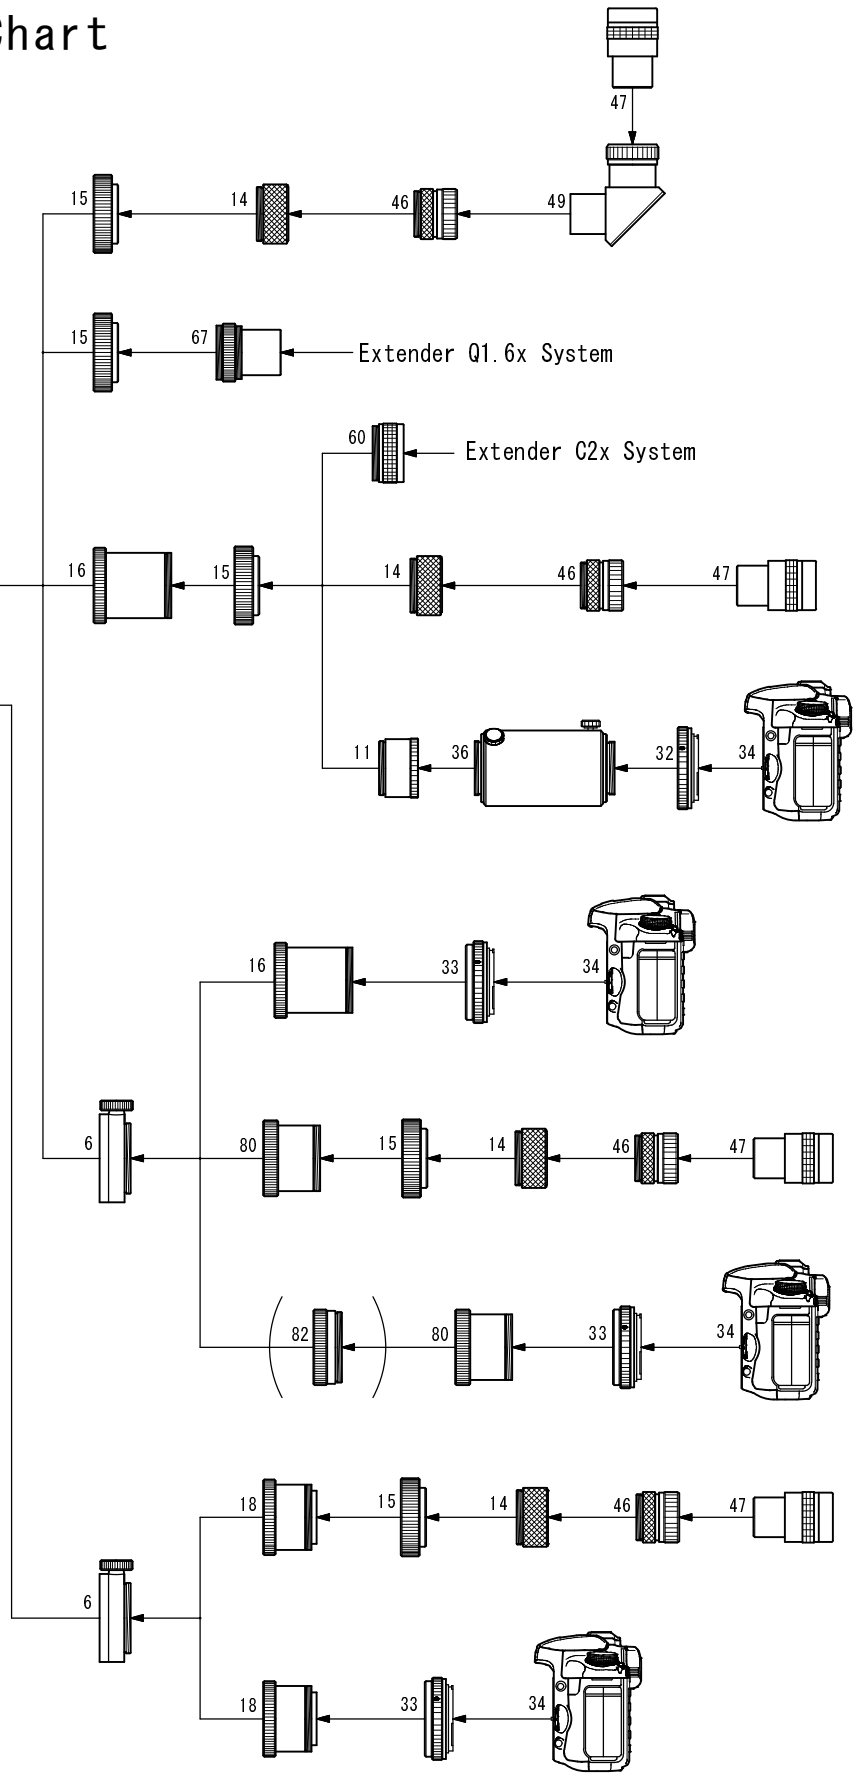

FC-100DC Photo/Visual System Chart

- 6. CAA (SKY90) [TKA21200]
- 11. Extension tube (S) [TKP00105]
- 14. Coupling (L) [TKP00104]
- 15. Visual adapter (FS-60CB) [TKP20005]
- 16. Aux. ring (FS-60CB) [TKP20001]
- 18. 76D Reducer [TKA18580]
- 32. Camera mount DX-S (EOS) [TKA01250]
- Camera mount DX-S (Nikon) [TKA01254]

- 33. Camera mount DX-60W (EOS) [TKA20245]
- Camera mount DX-60W (Nikon) [TKA20246]
- 34. DSLR
- 36. TCA-4 [TKA00210]
- 46. Eyepiece adapter (31.7) [TKP00101]
- 47. Eyepiece (31.7)
- 49. Diagonal prism MC (31.7) [TKA00547]
- 60. Extender C2X [TKA00594]
- 67. Extender Q1.6x [TKA00595]
- 80. 76D Flattener [TKA18582]
- 81. Coupling (DT) (FS-60CB) [TKP20006B]
- 82. SD Ring [TKA20583]

FC-100DC Extender-Q 1.6x System Chart

- 15. Visual adapter (FS-60CB) [TKP20005]
- 32. Camera mount DX-S(EOS) [TKA01250]
Camera mount DX-S(Nikon) [TKA01254]
- 34. DSLR
- 36. TCA-4 [TKA00210]
- 46. Eyepiece adapter(31.7) [TKP00101]
- 47. Eyepiece (31.7)
- 48. Eyepiece (50.8)
- 49. Diagonal prism MC 31.7 [TKA00547]
- 61-A. Vari-tube (L) [TKA00586]
- 61-B. Vari-tube (S) [TKA00587]

- 62. Adapter (EX-Q) [TKA00588]
- 65. EC ring [TKA00590]
- 66. 50.8 adapter (EX-Q) [TKA00596]
- 67. Extender-Q1.6x [TKA00595]
- 74. Diagonal mirror [TKA00543]
- 75. Adapter (DM) [TKA00111]
- 81. Coupling (DT) (FS-60CB) [TKP20006B]