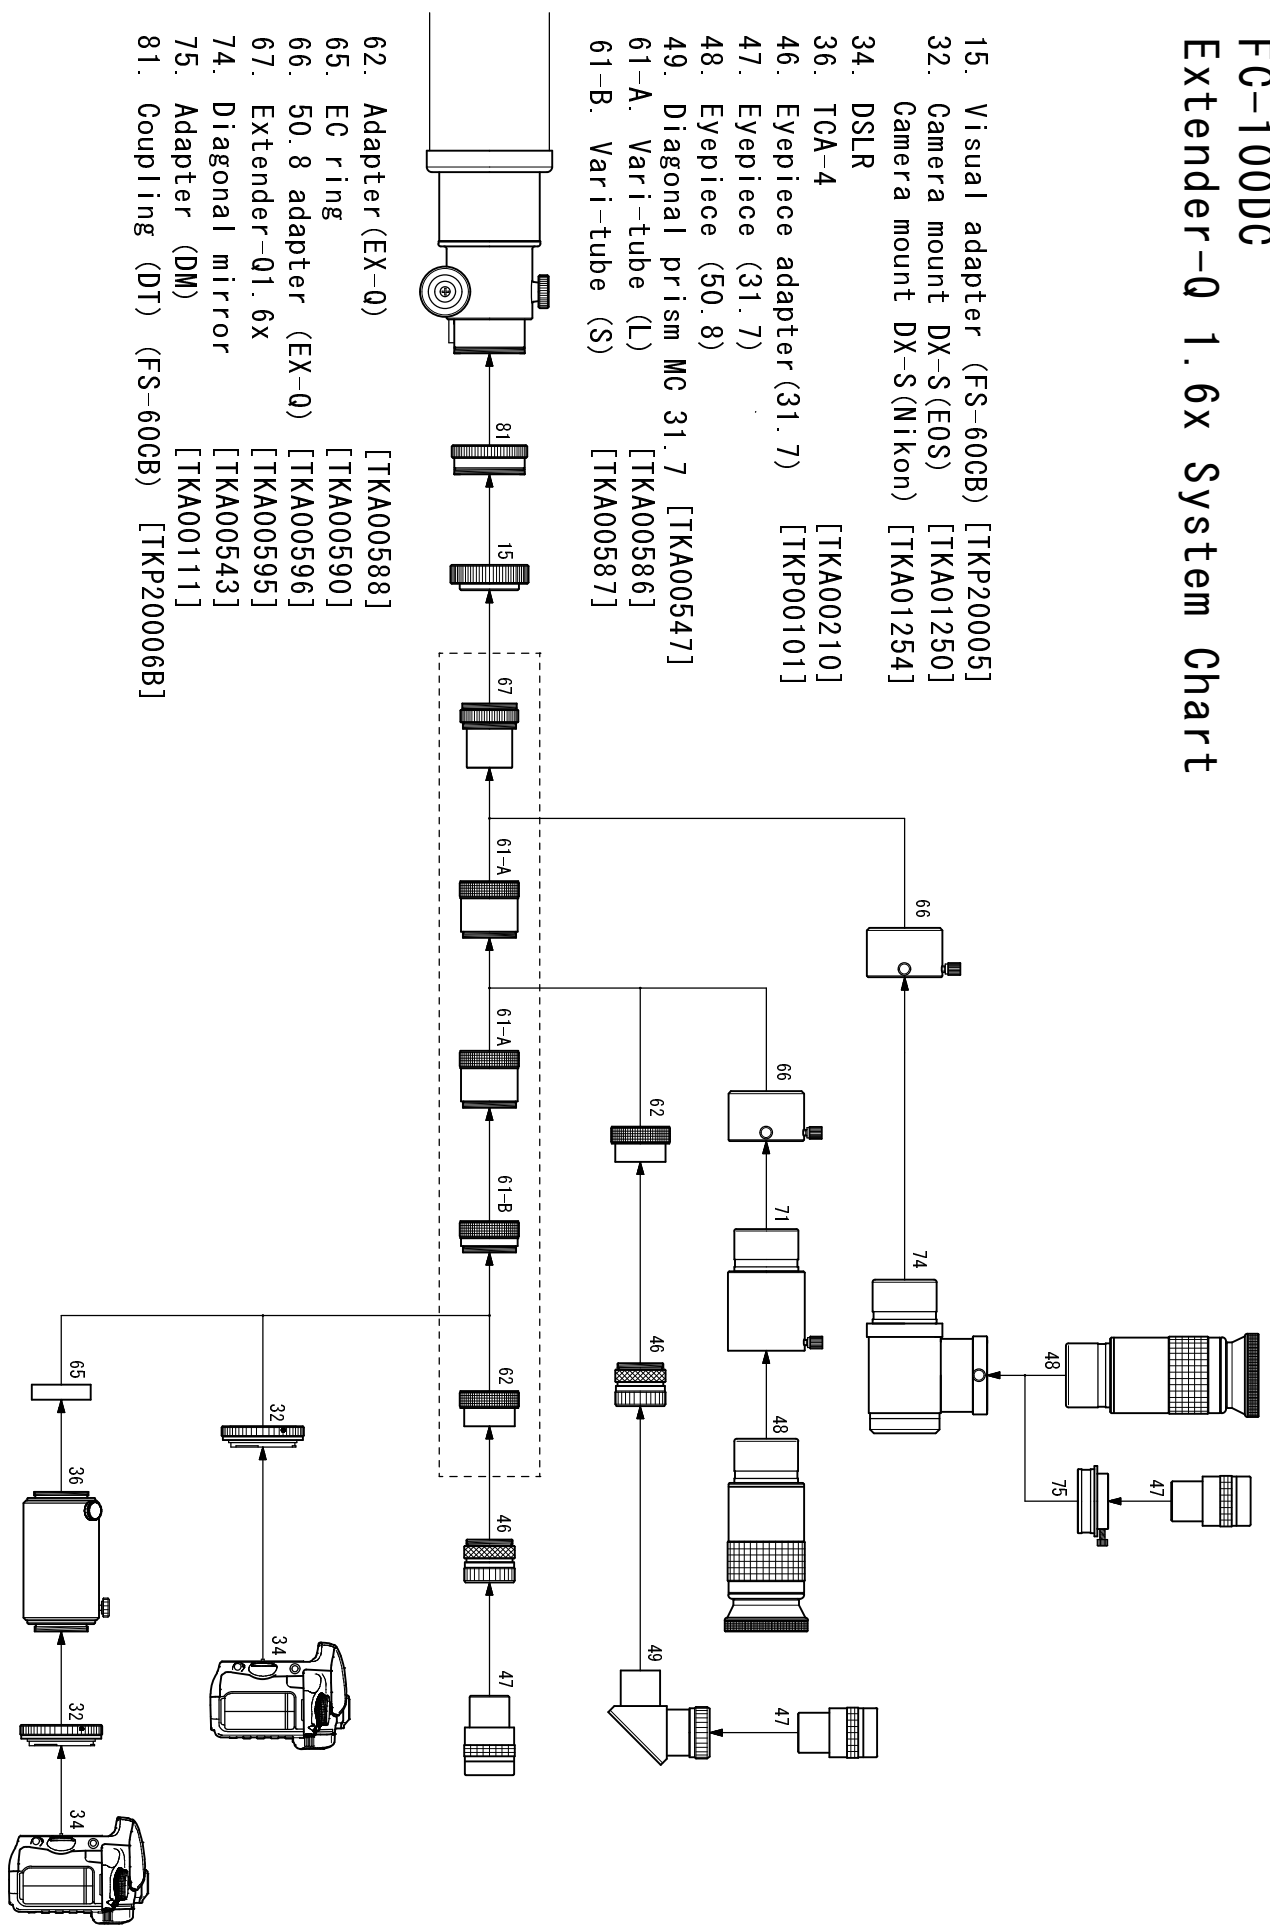

FC-100DC Photo/Visual System Chart

- 6. CAA (SKY90) [TKA21200]
- 11. Extension tube (S) [TKP00105]
- 14. Coupling (L) [TKP00104]
- 15. Visual adapter (FS-60CB) [TKP20005]
- 16. Aux. ring (FS-60CB) [TKP20001]
- 18. 76D Reducer [TKA18580]
- 32. Camera mount DX-S (EOS) [TKA01250]
- Camera mount DX-S (Nikon) [TKA01254]

- 33. Camera mount DX-60W (EOS) [TKA20245]
- Camera mount DX-60W (Nikon) [TKA20246]
- 34. DSLR
- 36. TCA-4 [TKA00210]
- 46. Eyepiece adapter (31.7) [TKP00101]
- 47. Eyepiece (31.7)
- 49. Diagonal prism MC (31.7) [TKA00547]
- 60. Extender C2X [TKA00594]
- 67. Extender Q1.6x [TKA00595]
- 80. 76D Flattener [TKA18582]
- 81. Coupling (DT) (FS-60CB) [TKP20006B]
- 82. SD Ring [TKA20583]

FC-100DC Extender-Q 1.6x System Chart

- 15. Visual adapter (FS-60CB) [TKP20005]
- 32. Camera mount DX-S(EOS) [TKA01250]
Camera mount DX-S(Nikon) [TKA01254]
- 34. DSLR
- 36. TCA-4 [TKA00210]
- 46. Eyepiece adapter(31.7) [TKP00101]
- 47. Eyepiece (31.7)
- 48. Eyepiece (50.8)
- 49. Diagonal prism MC 31.7 [TKA00547]
- 61-A. Vari-tube (L) [TKA00586]
- 61-B. Vari-tube (S) [TKA00587]

FC-100DC Extender C2X System Chart

- 11. Extension tube (S) [TKP00105]
- 14. Coupling (L) [TKP00104]
- 15. Visual adapter (FS-60GB) [TKP20005]
- 16. Aux. ring (FS-60GB) [TKP20001]
- 32. Camera mount DX-S (EOS) [TKA01250]
Camera mount DX-S (Nikon) [TKA01254]